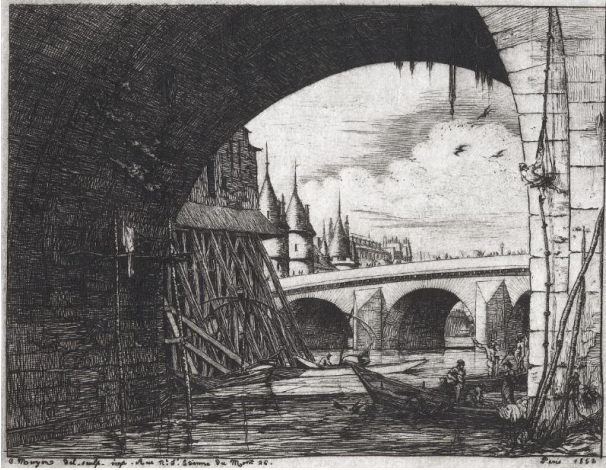

## The Arch of the Pont Notre-Dame

**Date**

1853

**Primary Maker**

Charles Meryon

**Medium**

Etching and drypoint, printed in black ink on pale gray-green modern laid paper