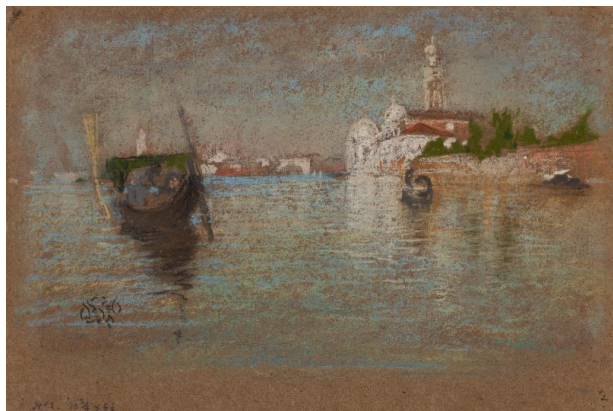

Basic Detail Report

The Cemetery: Venice

Date

1879

Primary Maker

James McNeill Whistler

Medium

Pastel, over traces of underdrawing in graphite on dark brown wove paper

Dimensions

8 x 11 7/8 in. (20.3 x 30.1 cm)