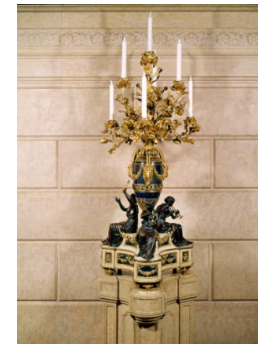

Title: Candlestick in the Form of Tripod Cassolettes (One of a Pair)
Date: ca. 1780
Primary Maker: Étienne Martincourt
Medium: Gilt bronze
Dimensions: H.: 11 3/4 in. (29.8 cm)

Title: Candelabrum Vase (one of a pair)
Date: ca. 1785
Primary Maker: French, Paris
Medium: Gilt and patinated bronze, lapis lazuli and marble
Dimensions: 45 1/2 x 19 1/4 in. (115.6 x 48.9 cm)