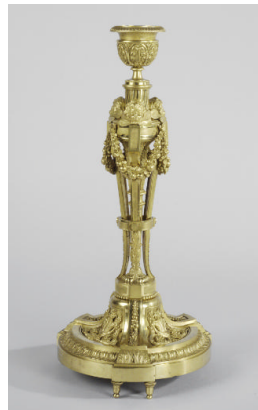

Title: Candlestick in the Form of Tripod Cassolettes (One of a Pair)
Date: ca. 1780
Primary Maker: Étienne Martincourt
Medium: Gilt bronze
Dimensions: H.: 11 3/4 in. (29.8 cm)

Title: Candlestick in the Form of Tripod Cassolettes (One of a Pair)
Date: ca. 1780
Primary Maker: Étienne Martincourt
Medium: Gilt bronze
Dimensions: H.: 11 3/4 in. (29.8 cm)