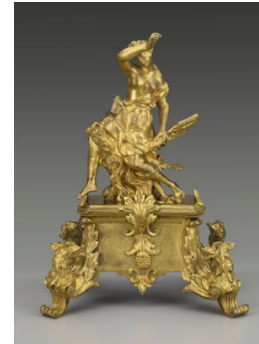

Basic Report

Title: Pair of Mounted Covered Vases
Date: ca. 1770
Primary Maker: Chinese, Qing Dynasty (1644–1911), Qianlong Period (1736–1796)
Medium: Hard-paste porcelain and gilt bronze
Dimensions: 18 1/4 × 10 1/2 × 7 3/8 in. (46.4 × 26.7 × 18.7 cm)

Title: Pair of Andirons
Date: ca. 1710
Primary Maker: French
Medium: Gilt bronze
Dimensions: 15 1/4 × 11 1/4 × 9 in. (38.7 × 28.6 × 22.9 cm)

Title: Pair of Andirons
Date: ca. 1710
Primary Maker: French
Medium: Gilt bronze
Dimensions: 15 5/8 × 11 1/4 × 9 in. (39.7 × 28.6 × 22.9 cm)

Title: Andiron (one of a pair)
Date: 1785–90
Primary Maker: French, Paris
Medium: Gilt bronze
Dimensions: 19 7/8 × 20 × 7 1/2 in. (50.5 × 50.8 × 19.1 cm)

Title: Andiron (one of a pair)
Date: 1785–90
Primary Maker: French, Paris
Medium: Gilt bronze
Dimensions: 19 7/8 × 20 × 7 1/2 in. (50.5 × 50.8 × 19.1 cm)

Title: Candelabrum Vase with Seated Satyresses (One of a Pair)
Date: either 18th or 19th century
Primary Maker: Unknown artist
Medium: Gilt bronze on gray marble plinth
Dimensions: 38 1/4 x 17 x 12 3/4 in. (97.2 x 43.2 x 32.4 cm)