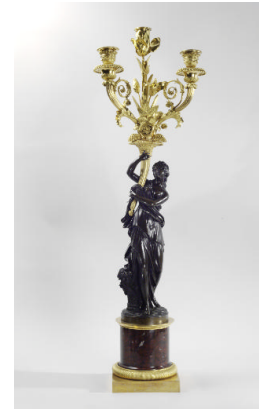

Title: Pair of Andirons
Date: ca. 1710
Primary Maker: French
Medium: Gilt bronze
Dimensions: 15 1/4 × 11 1/4 × 9 in. (38.7 × 28.6 × 22.9 cm)

Title: Pair of Andirons
Date: ca. 1710
Primary Maker: French
Medium: Gilt bronze
Dimensions: 15 5/8 × 11 1/4 × 9 in. (39.7 × 28.6 × 22.9 cm)

Title: Andiron (one of a pair)
Date: 1785–90
Primary Maker: French, Paris
Medium: Gilt bronze
Dimensions: 19 7/8 × 20 × 7 1/2 in. (50.5 × 50.8 × 19.1 cm)

Title: Andiron (one of a pair)
Date: 1785–90
Primary Maker: French, Paris
Medium: Gilt bronze
Dimensions: 19 7/8 × 20 × 7 1/2 in. (50.5 × 50.8 × 19.1 cm)

Title: Candelabra with Figure of Flora (One of a Pair)
Date: ca. 1790
Primary Maker: François Rémond
Medium: Gilt bronze on marble
Dimensions: 32 3/4 × 10 1/8 in. (83.2 × 25.7 cm)

Title: Candelabra with Figure of Zephyrus (One of a Pair)
Date: ca. 1790
Primary Maker: François Rémond
Medium: Gilt bronze on marble
Dimensions: 32 3/4 x 10 1/8 in. (83.2 x 25.7 cm)

Title: Candelabrum Vase with Seated Satyresses (One of a Pair)
Date: either 18th or 19th century
Primary Maker: Unknown artist
Medium: Gilt bronze on gray marble plinth
Dimensions: 38 1/4 x 17 x 12 3/4 in. (97.2 x 43.2 x 32.4 cm)